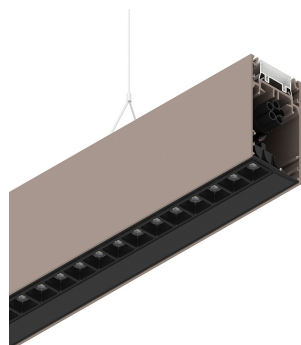

# HERO B

108798.21H

**novalux**  
ITALIAN LIGHTING DESIGN SINCE 1948

## Features

Use: Indoor  
Type of installation: SUSPENDED  
Emission: DIRECT/INDIRECT  
Optics: MICRO OPTICS  
Colour: CAPPUCCINO  
Dimming: PUSH  
Emergency: NO  
L: 1428mm  
A: 53mm  
H: 92mm  
Made in: ITALY  
Warranty: 5 years  
Weight: 5kg

## Tech data

Luminaire input power: 69W  
Luminaire luminous flux: 6468lm  
Direct luminous flux: 3638lm  
Indirect luminous flux: 2830lm  
IP: 40  
Insulation class: I  
Supply voltage: 220-240V 50/60Hz  
UGR: <19  
SELV: Si