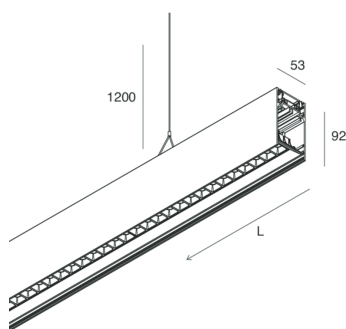

## Features

Use: Indoor  
Type of installation: SUSPENDED  
Emission: DIRECT/INDIRECT  
Optics: MICRO OPTICS  
Colour: CAPPUCCINO  
Dimming: PUSH  
Emergency: NO  
L: 1428mm  
A: 53mm  
H: 92mm  
Made in: ITALY  
Warranty: 5 years  
Weight: 5kg