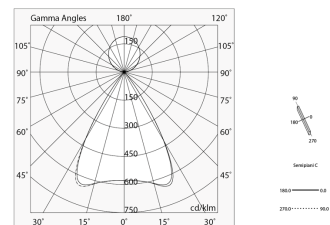

## Features

Use: Indoor  
Type of installation: SUSPENDED  
Emission: DIRECT/INDIRECT  
Optics: MICRO OPTICS  
Colour: CAPPUCCINO  
Dimming: PUSH  
Emergency: NO  
L: 1428mm  
A: 53mm  
H: 92mm  
Made in: ITALY  
Warranty: 5 years  
Weight: 5kg

## Tech data

Luminaire input power: 69W  
Luminaire luminous flux: 6468lm  
Direct luminous flux: 3638lm  
Indirect luminous flux: 2830lm  
IP: 40  
Insulation class: I  
Supply voltage: 220-240V 50/60Hz  
UGR: <19  
SELV: Si