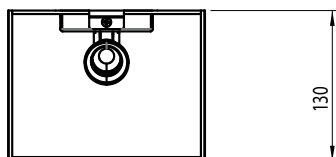

Astro Lighting Ltd.
G2 River Way, Harlow
CM20 2DP, Great Britain

T: +44 (0) 1279 427001
F: +44 (0) 1279 427002
sales@astrolighting.co.uk
www.astrolighting.co.uk