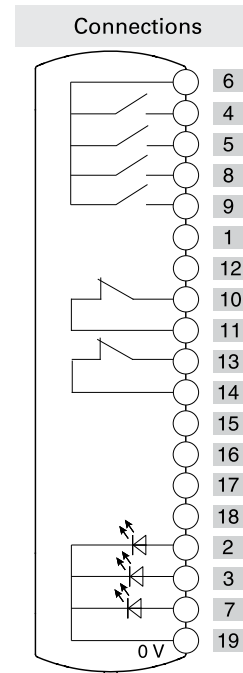

Illuminated
button
spring-return

Illuminated
button
spring-return

Illuminated
button
spring-return

Emergency
push button

	Contacts	Diagram
Device 1	1NO	
Device 2	1NO	
Device 3	1NO	
Device 4	2NC+NO	

Connector

M23 with 19 pole
at the bottom