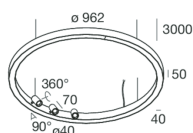

HALOS SPOT

109701.20

novalux
ITALIAN LIGHTING DESIGN SINCE 1948

Features

Use: Indoor
Type of installation: SUSPENDED
Emission: DIRECT
Optics: OPALE/SPOT
Beam: 20°
Colour: CAFFE
Dimming: WITH ACCESSORY
Emergency: NO
L: Ø 962mm
A: 40mm
H: 50mm
Made in: ITALY
Warranty: 5 years
Weight: 7.5kg