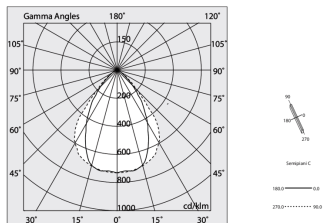

HERO C

108842.01 + 108917.99

novalux
ITALIAN LIGHTING DESIGN SINCE 1948

Features

Use: Indoor
Type of installation: RECESSED INTO PLASTERBOARD
Emission: DIRECT
Optics: MICROPRISMATIZED
Colour: WHITE
Dimming: PUSH, DALI
Emergency: NO
L: 589x589mm
A: 61mm
H: 68mm
Made in: ITALY
Warranty: 5 years
Weight: 2.1kg

Tech data

Luminaire input power: 28.5W
Luminaire luminous flux: 2355lm
IP: 40
Insulation class: I
Supply voltage: 220-240V 50/60Hz
UGR: <19
SELV: Si

Source

Light source: LED
Source power: 24W
Colour temperature: 4000K
CRI: >90
Colour tolerance: 3 Step MacAdam
LED lifespan: 50000h L80 B20