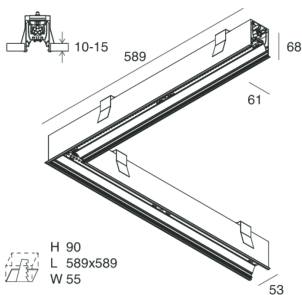

HERO C

108842.01 + 108917.99

novalux
ITALIAN LIGHTING DESIGN SINCE 1948

Features

Use: Indoor
Type of installation: RECESSED INTO PLASTERBOARD
Emission: DIRECT
Optics: MICROPRISMATIZED
Colour: WHITE
Dimming: PUSH, DALI
Emergency: NO
L: 589x589mm
A: 61mm
H: 68mm
Made in: ITALY
Warranty: 5 years
Weight: 2.1kg