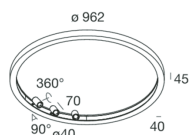

HALOS SPOT

109710.22

novalux
ITALIAN LIGHTING DESIGN SINCE 1948

Features

Use: Indoor
Type of installation: SUSPENDED, CEILING MOUNTED
Emission: INTERNAL
Optics: OPALE/SPOT
Beam: 40°
Colour: GOLD
Dimming: WITH ACCESSORY
Emergency: NO
L: Ø 962mm
A: 40mm
H: 45mm
Made in: ITALY
Warranty: 5 years
Weight: 6.8kg