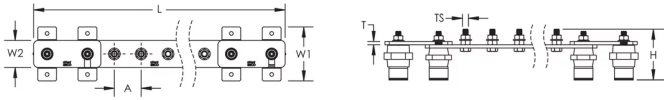

Unit Weight: 4,3-kg

ADDITIONAL PRODUCT DETAILS

Tinned finish is 8 microns according to ASTM B545 Service Class "C" for corrosive environments.

DIAGRAMS

AVERTISSEMENT

Les produits nVent doivent être installés et utilisés conformément aux consignes figurant dans les fiches d'instructions et les documents de formation des produits nVent. Les fiches d'instructions sont disponibles à l'adresse suivante: www.nvent.com et auprès de votre représentant du service client nVent. Une mauvaise installation, une utilisation incorrecte, une application erronée ou toute autre forme de non-respect scrupuleux des instructions et avertissements de nVent peuvent entraîner un dysfonctionnement du produit, des dommages matériels, des lésions corporelles graves et le décès et/ou annuler votre garantie.

Amérique du Nord

+1.800.753.9221

Option 1 – Customer Care

Option 2 – Technical Support

Europe

Netherlands:

+31 800-0200135

France:

+33 800 901 793

Europe

Germany:

800 1890272

Other Countries:

+31 13 5835404