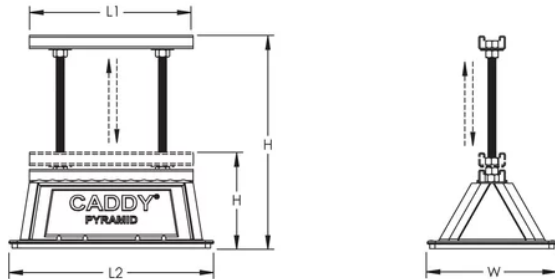

Height: 178 – 457 mm

Width: 203-mm

Surface Area: 91613 mm<sup>2</sup>

Unit Weight: 3-kg

Static Load: 6670 N

## DIAGRAMS