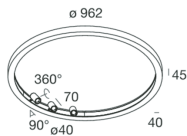

HALOS SPOT

109709.02

novalux
ITALIAN LIGHTING DESIGN SINCE 1948

Features

Use: Indoor
Type of installation: SUSPENDED, CEILING MOUNTED
Emission: INTERNAL
Optics: OPALE/SPOT
Beam: 20°
Colour: BLACK
Dimming: WITH ACCESSORY
Emergency: NO
L: Ø 962mm
A: 40mm
H: 45mm
Made in: ITALY
Warranty: 5 years
Weight: 6.8kg