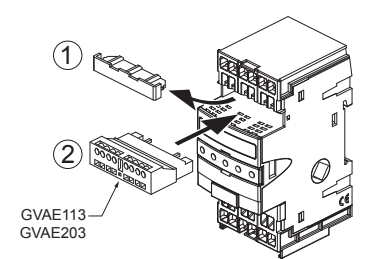

HAZARD OF ELECTRIC SHOCK, EXPLOSION, OR ARC FLASH

Disconnect all power before servicing equipment.

Failure to follow these instructions will result in death or serious injury.

可能有触电、爆炸或电弧灼伤危险
在此电力设备上进行操作时，请先断开所有电源。
不遵循上述规定将可能导致人员伤亡。