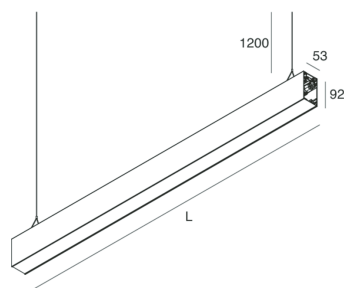

HERO B

1087C1.02H

novalux
ITALIAN LIGHTING DESIGN SINCE 1948

Features

Use: Indoor
Type of installation: SUSPENDED
Emission: INDIRECT
Optics: OPAL
Colour: BLACK
Dimming: PUSH
Emergency: NO
L: 1120mm
A: 53mm
H: 92mm
Made in: ITALY
Warranty: 5 years
Weight: 4kg

Tech data

Luminaire input power: 20W
Luminaire luminous flux: 2123lm
IP: 40
Insulation class: I
Supply voltage: 220-240V 50/60Hz
SELV: Si

Source

Light source: LED
Source power: 18W
Colour temperature: 3000K
CRI: >90
Colour tolerance: 3 Step MacAdam
LED lifespan: 50000h L80 B20