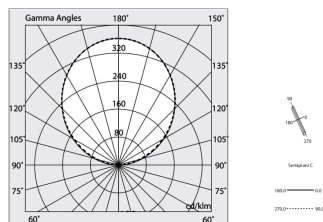

HERO B

1087C1.02H

novalux
ITALIAN LIGHTING DESIGN SINCE 1948

Features

Use: Indoor
Type of installation: SUSPENDED
Emission: INDIRECT
Optics: OPAL
Colour: BLACK
Dimming: PUSH
Emergency: NO
L: 1120mm
A: 53mm
H: 92mm
Made in: ITALY
Warranty: 5 years
Weight: 4kg

Tech data

Luminaire input power: 20W
Luminaire luminous flux: 2123lm
IP: 40
Insulation class: I
Supply voltage: 220-240V 50/60Hz
SELV: Si

Source

Light source: LED
Source power: 18W
Colour temperature: 3000K
CRI: >90
Colour tolerance: 3 Step MacAdam
LED lifespan: 50000h L80 B20