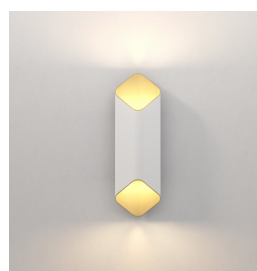

## Lamp

Light Source:	COB LED
Wattage:	14.2W
Lamp Included:	Yes (Integral)
Maximum Lamp Length (mm):	-
Luminous Flux (lm):	526
Colour Temp (K):	2700
Cri (Ra):	90
Macadam Ellipse:	3-Step
Tilt Adjustable Angle (°):	-
Rotation Adjustable Angle (°):	-
Lifetime (hrs):	55400
Beam Angle (°):	-

## Additional Information:

Shade Included:	-
Shade/Diffuser Material:	-
Shade/Diffuser Finish:	-
F Mark:	-

CODE: 1481001  
FINISH: BRONZE/GOLD

CODE: 1481002  
FINISH: MATT BLACK/GOLD

CODE: 1481003  
FINISH: MATT WHITE/GOLD