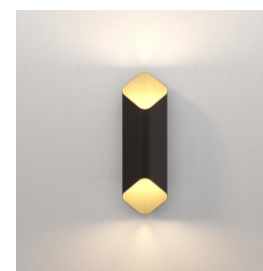

## Lamp

Light Source:	COB LED
Wattage:	14.2W
Lamp Included:	Yes (Integral)
Maximum Lamp Length (mm):	-
Luminous Flux (lm):	526
Colour Temp (K):	2700
Cri (Ra):	90
Macadam Ellipse:	3-Step
Tilt Adjustable Angle (°):	-
Rotation Adjustable Angle (°):	-
Lifetime (hrs):	55400
Beam Angle (°):	-

## Additional Information:

Shade Included:	-
Shade/Diffuser Material:	-
Shade/Diffuser Finish:	-
F Mark:	-

CODE: 1481001  
FINISH: BRONZE/GOLD

CODE: 1481002  
FINISH: MATT BLACK/GOLD

CODE: 1481003  
FINISH: MATT WHITE/GOLD