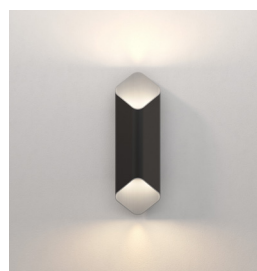

CODE: 1481026
FINISH: MATT BLACK/SILVER