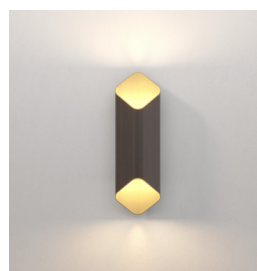

## Lamp

Light Source:	COB LED
Wattage:	14.2W
Lamp Included:	Yes (Integral)
Maximum Lamp Length (mm):	-
Luminous Flux (lm):	526
Colour Temp (K):	2700
Cri (Ra):	90
Macadam Ellipse:	3-Step
Tilt Adjustable Angle (°):	-
Rotation Adjustable Angle (°):	-
Lifetime (hrs):	55400
Beam Angle (°):	-

## Additional Information:

Shade Included:	-
Shade/Diffuser Material:	-
Shade/Diffuser Finish:	-
F Mark:	-

CODE: 1481001  
FINISH: BRONZE/GOLD

CODE: 1481002  
FINISH: MATT BLACK/GOLD

CODE: 1481003  
FINISH: MATT WHITE/GOLD