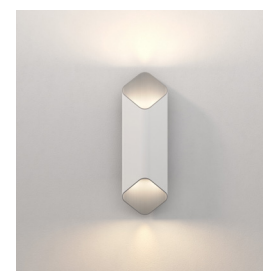

CODE: 1481027
FINISH: MATT WHITE/SILVER

To maintain this product to its best condition, please view our care and cleaning guide on the support section of the astro website.

Pour entretenir au mieux ce produit, veuillez consulter notre guide d'entretien et de nettoyage, dans la rubrique d'aide sur le site Web d'Astro.

Um dieses Produkt im besten Zustand zu erhalten, beachten Sie bitte unseren Leitfaden zu Pflege und Reinigung im Abschnitt „Support“ auf der Astro-Website.

Per mantenere questo prodotto nelle sue migliori condizioni, consultare la nostra guida per la manutenzione e la pulizia nella sezione dedicata all'assistenza del sito Web Astro.