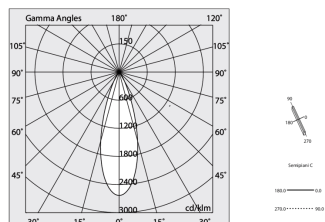

Novalux S.r.l. via Marzabotto, 2 40050 Funo di Argelato (BO) Italy
Tel: +39 051 860558 · Fax +39 051 6647859 · Mail: info@novalux.it · VAT number 00536541204 · novalux.com
Company subject to the management and coordination by SLV GmbH

This technical data sheet is owned by Novalux S.r.l., all rights reserved. Novalux S.r.l. reserves the right to make changes without prior notice.