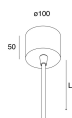

Features

Use: Indoor
Type of installation: SUSPENDED
Emission: DIRECT/INDIRECT
Optics: OPAL
Colour: WHITE
Dimming: PUSH, DALI
Emergency: NO
L: 1200mm
A: 1200mm
H: 90mm
Made in: ITALY
Warranty: 5 years
Weight: 28kg

Standards

Photobiological risk: RISK GROUP 0 Certified fixture in EXEMPT GROUP, in accordance with CEI EN 62471:2010-01, IEC TR 62778:2014.

[View more product info](#)

MOUNTING ACCESSORIES

ROTO: ALIMENTAZIONE L1200 5P. BIA.

104424.01

ROTO: ALIMENTAZIONE L3000 5P. BIA.

104426.01

ROTO: D=1200 KIT 4 SOSP. L3000

104429.99