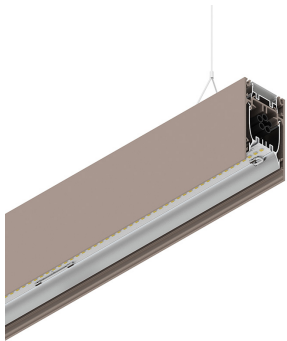

HERO B

108778.21H

novalux
ITALIAN LIGHTING DESIGN SINCE 1948

Features

Use: Indoor
Type of installation: SUSPENDED
Emission: DIRECT/INDIRECT
Colour: CAPPUCCINO
Dimming: PUSH
Emergency: NO
L: 1400mm
A: 53mm
H: 92mm
Made in: ITALY
Warranty: 5 years
Weight: 5kg

Tech data

Luminaire input power: 62.9W
Indirect luminous flux: 2830lm
IP: 40
Insulation class: I
Supply voltage: 220-240V 50/60Hz
SELV: Si

Source

Light source: LED
Source power: 55W
Colour temperature: 3000K
CRI: >90
Colour tolerance: 3 Step MacAdam
LED lifespan: 50000h L80 B20