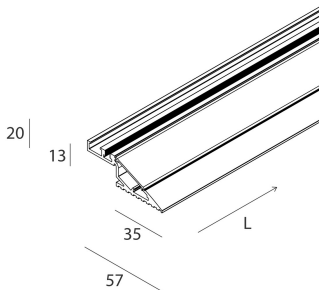

Tech data

IP: 40

[View more product info](#)