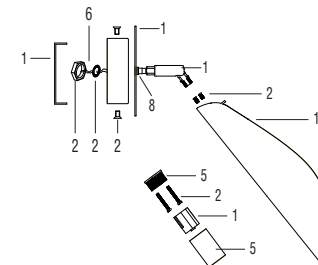

- 1- Steel
- 2- Iron
- 3- PVC
- 4- Galvanized steel
- 5- Ceramic
- 6- PVC+Copper
- 7- Eva

TECHNICAL FEATURES

1 X G9 MAX 6W LED no incl

When the luminaire reaches its end of life, take it to the nearest clean point.
Recicle la luminaria en el punto verde cuando ésta llegue al final de su vida útil.

- 1- Steel
- 2- Iron
- 3- PVC
- 4- Galvanized steel
- 5- Ceramic
- 6- PVC+Copper
- 7- Eva
- 8- Rubber

TECHNICAL FEATURES

6 X G9 MAX 6W LED no incl

When the luminaire reaches its end of life, take it to the nearest clean point.
Recicle la luminaria en el punto verde cuando ésta llegue al final de su vida útil.