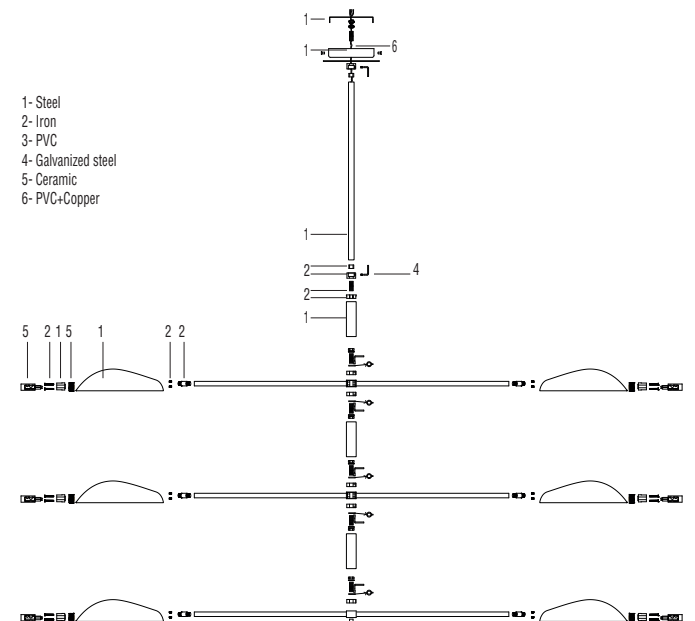

- 1- Steel
- 2- Iron
- 3- PVC
- 4- Galvanized steel
- 5- Ceramic
- 6- PVC+Copper
- 7- Eva

TECHNICAL FEATURES

1 X G9 MAX 6W LED no incl

When the luminaire reaches its end of life, take it to the nearest clean point.
Recicle la luminaria en el punto verde cuando ésta llegue al final de su vida útil.

- 1- Steel
- 2- Iron
- 3- PVC
- 4- Galvanized steel
- 5- Ceramic
- 6- PVC+Copper
- 7- Eva
- 8- Rubber

TECHNICAL FEATURES

6 X G9 MAX 6W LED no incl

When the luminaire reaches its end of life, take it to the nearest clean point.
Recicle la luminaria en el punto verde cuando ésta llegue al final de su vida útil.

- 1- Steel
- 2- Iron
- 3- PVC
- 4- Galvanized steel
- 5- Ceramic
- 6- PVC+Copper