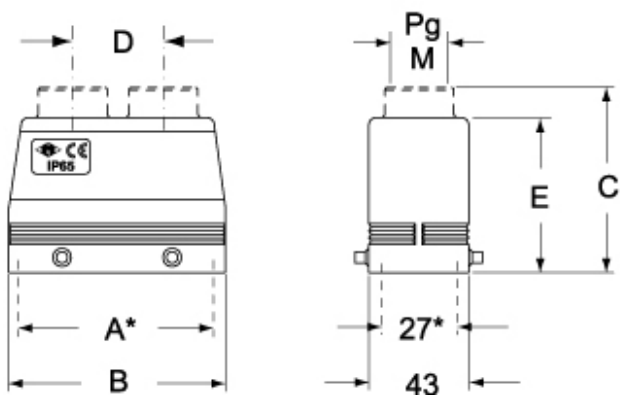

Technical data

IP degree of protection IP65 / IP66 / IP69

Further technical details

Weight	338,00 g
Operating temperature range (min, max)	-40°C...+125°C

Material properties

Colour	RAL 7040 grey
RoHs conformity	Compliant with exemption 6(c): copper alloy containing up to 4% lead by weight
China RoHs - EFUP	50
REACH SVHC substances	Yes Lead
SCIP number	15deaf78-e939-4401-a0b0-e2228ca32a03

Approvals / Standards

Certifications	DNV, BV
UL	ECBT2
cUL	ECBT8

General ordering information

EAN13 code 8015747010122

Packaging Information

Packaging length	245,00 mm
Packaging height	165,00 mm
Packaging width	215,00 mm
Packaging weight	3,60 kg
Packaging volume	8,69 dm ³
Packaging description	Carton box
Packaging quantity	10 Pcs
Packaging EAN code	8015747226189
Sub-packaging weight	1,80 kg
Sub-packaging description	Plastic packaging
Sub-packaging quantity	5 Pcs
Sub-packaging EAN barcode	8015747010139

Part number

CAV 24.221

Catalogue drawings

CZAV L2 - (MZAV L2) - [MZFV L2]

CAV - MAV - MFV

Notes

Dimensions shown in mm are not binding and may be changed without notice.