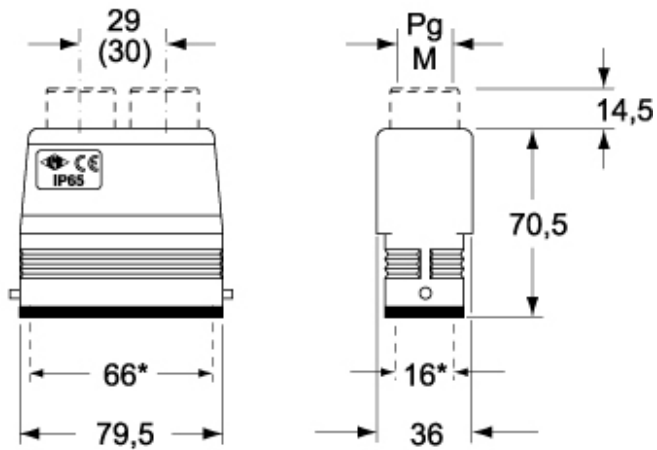

Part number

CAV 24.221

Hood, C-TYPE series, with 4 pegs, Pg21 x 2 double top cable entry, size "104.27", high construction

Product description

Product type	Hood
Series	C-TYPE
Closing type	With 4 pegs
Size	Size 104.27
Cable entry	Double top cable entry with adapter Pg21 x 2
Specification	High construction

Technical data

IP degree of protection IP65 / IP66 / IP69

Further technical details

Weight	338,00 g
Operating temperature range (min, max)	-40°C...+125°C

Material properties

Colour	RAL 7040 grey
RoHs conformity	Compliant with exemption 6(c): copper alloy containing up to 4% lead by weight
China RoHs - EFUP	50
REACH SVHC substances	Yes Lead
SCIP number	15deaf78-e939-4401-a0b0-e2228ca32a03

Approvals / Standards

Certifications	DNV, BV
UL	ECBT2
cUL	ECBT8

General ordering information

EAN13 code 8015747010122

Packaging Information

Packaging length	245,00 mm
Packaging height	165,00 mm
Packaging width	215,00 mm
Packaging weight	3,60 kg
Packaging volume	8,69 dm ³
Packaging description	Carton box
Packaging quantity	10 Pcs
Packaging EAN code	8015747226189
Sub-packaging weight	1,80 kg
Sub-packaging description	Plastic packaging
Sub-packaging quantity	5 Pcs
Sub-packaging EAN barcode	8015747010139

Part number

CAV 24.221

Catalogue drawings

CZAV L2 - (MZAV L2) - [MZFV L2]

CAV - MAV - MFV

Notes

Dimensions shown in mm are not binding and may be changed without notice.