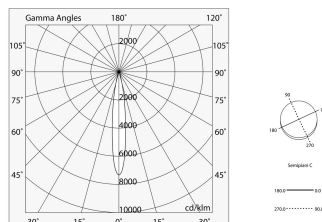

FORTY8 TRACK

108556.01

novalux
ITALIAN LIGHTING DESIGN SINCE 1948

Features

Use: Indoor
Type of installation: TRACK
Emission: ADJUSTABLE
Optics: SPOT
Beam: 14°
Colour: WHITE
Dimming: DALI
Emergency: NO
H: 60mm
ø: Ø55
Warranty: 5 years
Weight: 0.28kg

Tech data

Luminaire input power: 15W
Luminaire luminous flux: 1014lm
IP: 20
Insulation class: III
Supply voltage: 48 Vdc
SELV: Si

Source

Light source: LED
Source power: 13W
Source luminous flux: 1322lm
Colour temperature: 2700K
CRI: >90
Colour tolerance: 3 Step MacAdam
LED lifespan: 50000h L80 B20

Compliance

CEI EN 60598-1:2015 + A11:2009. IEC 60598-2:2015 2-1

Standards

Photobiological risk: RISK GROUP 1 Certified fixture in RISK GROUP 1 (Low Risk)-The fixture does not pose a hazard due to normal behavioral limitations on exposure - in accordance with CEI EN 62471:2010-01, IEC TR 62778:2014.

CAM edilizia: The product complies with the requirements for public buildings, ministerial decree of 23rd June 2022 n.256.

[View more product info](#)

Novalux S.r.l. via Marzabotto, 2 40050 Funo di Argelato (BO) Italy
Tel: +39 051 860558 · Fax +39 051 6647859 · Mail: info@novalux.it · VAT number 00536541204 · novalux.com
Company subject to the management and coordination by SLV GmbH

This technical data sheet is owned by Novalux S.r.l., all rights reserved. Novalux S.r.l. reserves the right to make changes without prior notice.