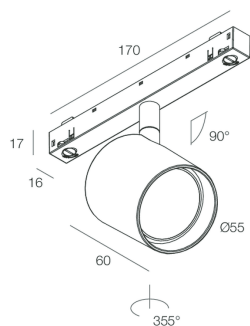

FORTY8 TRACK

108556.01

novalux
ITALIAN LIGHTING DESIGN SINCE 1948

Features

Use: Indoor
Type of installation: TRACK
Emission: ADJUSTABLE
Optics: SPOT
Beam: 14°
Colour: WHITE
Dimming: DALI
Emergency: NO
H: 60mm
ø: Ø55
Warranty: 5 years
Weight: 0.28kg