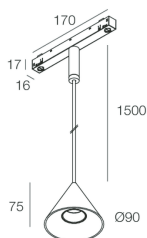

Novalux S.r.l. via Marzabotto, 2 40050 Funo di Argelato (BO) Italy
Tel: +39 051 860558 · Fax +39 051 6647859 · Mail: info@novalux.it · VAT number 00536541204 · novalux.com
Company subject to the management and coordination by SLV GmbH

This technical data sheet is owned by Novalux S.r.l., all rights reserved. Novalux S.r.l. reserves the right to make changes without prior notice.