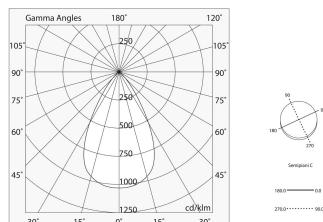

FORTY8 TRACK

108533.02

novalux
ITALIAN LIGHTING DESIGN SINCE 1948

Features

Use: Indoor
Type of installation: TRACK
Emission: DIRECT
Optics: SPOT
Beam: 50°
Colour: BLACK
Dimming: DALI
Emergency: NO
H: 78mm
ø: Ø90
Warranty: 5 years
Weight: 0.36kg

Tech data

Luminaire input power: 9W
Luminaire luminous flux: 464lm
IP: 20
Insulation class: III
Supply voltage: 48 Vdc
SELV: Si

Source

Light source: LED
Source power: 7W
Colour temperature: 3000K
CRI: >90
Colour tolerance: 3 Step MacAdam
LED lifespan: 30000h L70 B20

Compliance

CEI EN 60598-1:2015 + A11:2009. IEC 60598-2:2015 2-1

Standards

Photobiological risk: RISK GROUP 1 Certified fixture in RISK GROUP 1 (Low Risk)-The fixture does not pose a hazard due to normal behavioral limitations on exposure - in accordance with CEI EN 62471:2010-01, IEC TR 62778:2014.

[View more product info](#)

Novalux S.r.l. via Marzabotto, 2 40050 Funo di Argelato (BO) Italy
Tel: +39 051 860558 · Fax +39 051 6647859 · Mail: info@novalux.it · VAT number 00536541204 · novalux.com
Company subject to the management and coordination by SLV GmbH

This technical data sheet is owned by Novalux S.r.l., all rights reserved. Novalux S.r.l. reserves the right to make changes without prior notice.