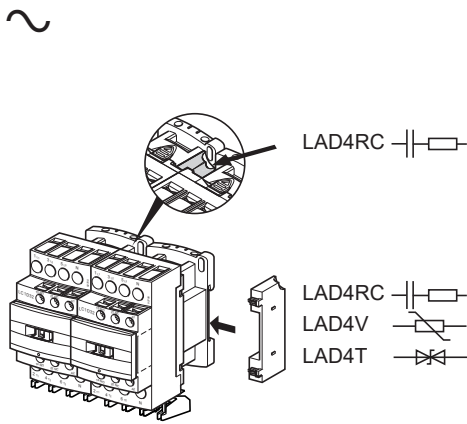

LC2DT●●●●

www.se.com

W913808720121

⚠ ⚠ DANGER / 危险

HAZARD OF ELECTRIC SHOCK, EXPLOSION, OR ARC FLASH 可能有触电、爆炸或者电弧灼伤的危险
 Disconnect all power before servicing equipment. 在此电力设备上进行操作时，请先断开所有电源。
Failure to follow these instructions will result in death or serious injury. 不遵循上述规定将可能导致人员伤亡。

W9 1380872 01 21 A05
 11 - 2020
 1/2

Schneider Electric Industries SAS
 35 Rue Joseph Monier
 92506 Rueil Malmaison
 France

"For Motor Starting Use Schneider Electric Overload Relay Series LR".
 "电动机起动请使用施耐德电气LR系列过载继电器".