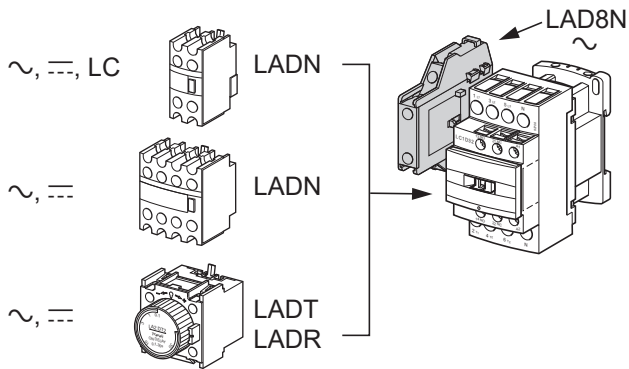

LC2DT●●●●

www.se.com

W913808720121

⚠ ⚠ DANGER / 危险

HAZARD OF ELECTRIC SHOCK, EXPLOSION, OR ARC FLASH 可能有触电、爆炸或者电弧灼伤的危险
 Disconnect all power before servicing equipment. 在此电力设备上进行操作时，请先断开所有电源。
Failure to follow these instructions will result in death or serious injury. 不遵循上述规定将可能导致人员伤亡。

W9 1380872 01 21 A05
 11 - 2020
 1/2

Schneider Electric Industries SAS
 35 Rue Joseph Monier
 92506 Rueil Malmaison
 France

"For Motor Starting Use Schneider Electric Overload Relay Series LR".
 "电动机起动请使用施耐德电气LR系列过载继电器".