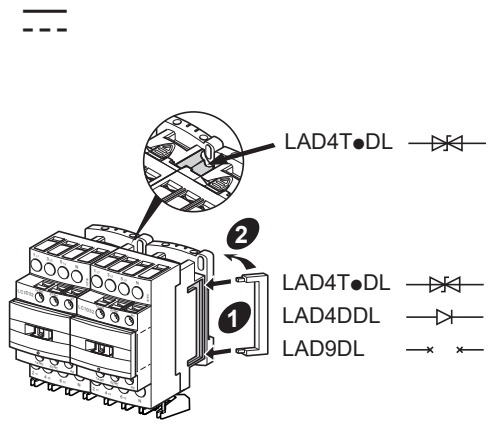

LC2DT●●●●

www.se.com

W913808720121

⚠ ⚠ DANGER / 危险

HAZARD OF ELECTRIC SHOCK, EXPLOSION, OR ARC FLASH 可能有触电、爆炸或者电弧灼伤的危险
 Disconnect all power before servicing equipment. 在此电力设备上进行操作时，请先断开所有电源。
Failure to follow these instructions will result in death or serious injury. 不遵循上述规定将可能导致人员伤亡。

W9 1380872 01 21 A05
 11 - 2020
 1/2

Schneider Electric Industries SAS
 35 Rue Joseph Monier
 92506 Rueil Malmaison
 France

"For Motor Starting Use Schneider Electric Overload Relay Series LR".
 "电动机起动请使用施耐德电气LR系列过载继电器".