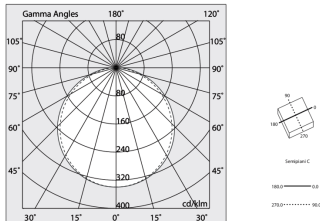

P-30 READY

1058C4.01

novalux
ITALIAN LIGHTING DESIGN SINCE 1948

Features

Use: Indoor
Type of installation: WALL, CEILING MOUNTED
Emission: DIRECT
Optics: OPAL
Colour: WHITE
Dimming: ON/OFF
Emergency: NO
L: 830mm
A: 830mm
H: 31mm
Made in: ITALY
Warranty: 5 years