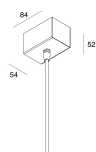

This technical data sheet is owned by Novalux S.r.l., all rights reserved. Novalux S.r.l. reserves the right to make changes without prior notice.

P-30 READY

1058C4.01

novalux
ITALIAN LIGHTING DESIGN SINCE 1948

MOUNTING ACCESSORIES

P-30: ROSONE CARTON. ALIM L=1200 3P BIA

103319.01

P-30: ROSONE LATER. ALIM L=1200 3P BIA

103320.01

Novalux S.r.l. via Marzabotto, 2 40050 Funo di Argelato (BO) Italy
Tel: +39 051 860558 · Fax +39 051 6647859 · Mail: info@novalux.it · VAT number 00536541204 · novalux.com
Company subject to the management and coordination by SLV GmbH