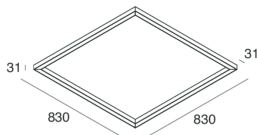

P-30 READY

1058C4.01

novalux
ITALIAN LIGHTING DESIGN SINCE 1948

Features

Use: Indoor
Type of installation: WALL, CEILING MOUNTED
Emission: DIRECT
Optics: OPAL
Colour: WHITE
Dimming: ON/OFF
Emergency: NO
L: 830mm
A: 830mm
H: 31mm
Made in: ITALY
Warranty: 5 years