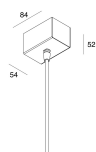

This technical data sheet is owned by Novalux S.r.l., all rights reserved. Novalux S.r.l. reserves the right to make changes without prior notice.

P-30 READY

1058C6.01

novalux
ITALIAN LIGHTING DESIGN SINCE 1948

MOUNTING ACCESSORIES

P-30: ROSONE CARTON. ALIM L=1200 3P BIA

103319.01

P-30: ROSONE LATER. ALIM L=1200 3P BIA

103320.01

Novalux S.r.l. via Marzabotto, 2 40050 Funo di Argelato (BO) Italy
Tel: +39 051 860558 · Fax +39 051 6647859 · Mail: info@novalux.it · VAT number 00536541204 · novalux.com
Company subject to the management and coordination by SLV GmbH