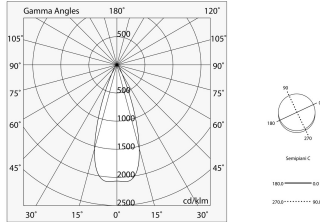

P-30 PCB

105814.02

novalux
ITALIAN LIGHTING DESIGN SINCE 1948

Features

Use: Indoor
Type of installation: SUSPENDED, CEILING MOUNTED
Emission: ADJUSTABLE
Optics: SPOT
Beam: 34°
Colour: BLACK
Dimming: ON/OFF
Emergency: NO
L: 800mm
A: 31mm
H: 31mm
Made in: ITALY
Warranty: 5 years
Weight: 1.57kg