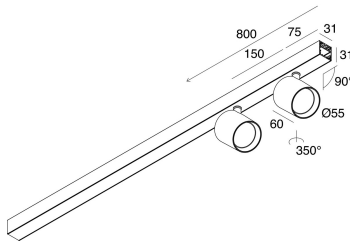

P-30 PCB

105814.02

novalux
ITALIAN LIGHTING DESIGN SINCE 1948

Features

Use: Indoor
Type of installation: SUSPENDED, CEILING MOUNTED
Emission: ADJUSTABLE
Optics: SPOT
Beam: 34°
Colour: BLACK
Dimming: ON/OFF
Emergency: NO
L: 800mm
A: 31mm
H: 31mm
Made in: ITALY
Warranty: 5 years
Weight: 1.57kg