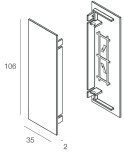

[View more product info](#)

RECTA

111413.20

novalux
ITALIAN LIGHTING DESIGN SINCE 1948

COMPLETION ACCESSORIES

RECTA: COPPIA TESTATE CF

111428.20

Novalux S.r.l. via Marzabotto, 2 40050 Funo di Argelato (BO) Italy
Tel: +39 051 860558 · Fax +39 051 6647859 · Mail: info@novalux.it · VAT number 00536541204 · novalux.com
Company subject to the management and coordination by SLV GmbH