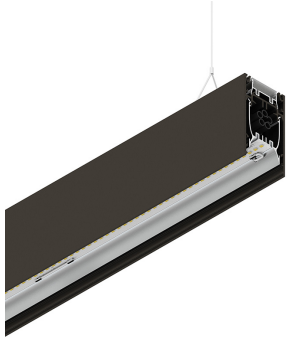

## Features

Use: Indoor  
Type of installation: SUSPENDED  
Emission: DIRECT/INDIRECT  
Colour: CAFFE  
Dimming: PUSH  
Emergency: NO  
L: 2800mm  
A: 53mm  
H: 92mm  
Made in: ITALY  
Warranty: 5 years  
Weight: 10kg

## Tech data

Luminaire input power: 132.5W  
Indirect luminous flux: 6367lm  
IP: 40  
Insulation class: I  
Supply voltage: 220-240V 50/60Hz  
SELV: Si