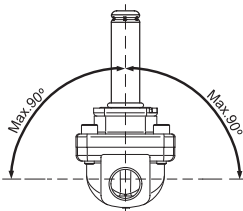

Installation guide

Solenoid valve

Type EV258B

032R9283

032R9283

1

2

3