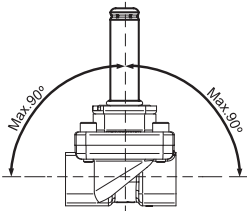

Installation guide

Solenoid valve

Type EV258B

032R9283

032R9283

1

2

3