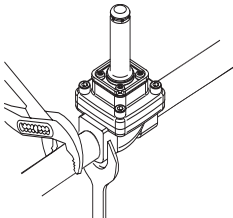

Installation guide

Solenoid valve

Type EV258B

032R9283

032R9283

1

2

3

4

5

6