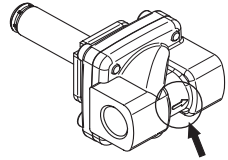

Installation guide

Solenoid valve

Type EV258B

032R9283

032R9283

1

2

3