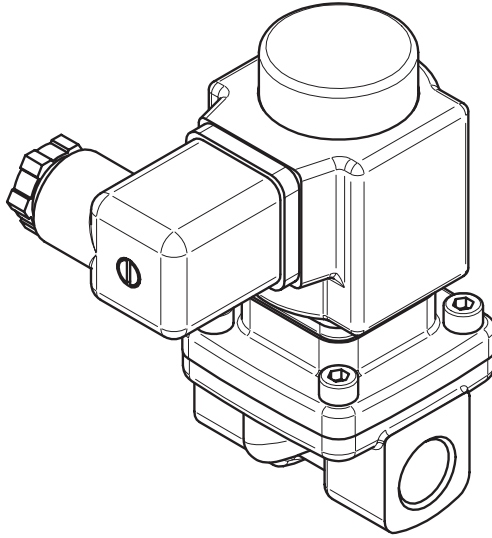

Installation guide

Solenoid valve

Type EV258B

032R9283

032R9283

1

2

3