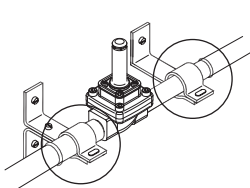

Installation guide

Solenoid valve

Type EV258B

032R9283

032R9283

1

2

3

4

5

6