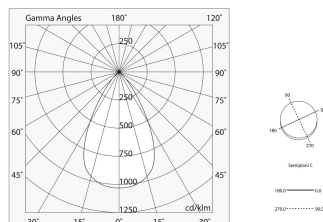

FORTY8 TRACK

108534.02

novalux

ITALIAN LIGHTING DESIGN SINCE 1948

Features

Use: Indoor
Type of installation: TRACK
Emission: DIRECT
Optics: SPOT
Beam: 50°
Colour: BLACK
Dimming: DALI
Emergency: NO
H: 78mm
ø: Ø90
Warranty: 5 years
Weight: 0.36kg

Tech data

Luminaire input power: 9W
Luminaire luminous flux: 482lm
IP: 20
Insulation class: III
Supply voltage: 48 Vdc
SELV: Si

Source

Light source: LED
Source power: 7W
Colour temperature: 4000K
CRI: >90
Colour tolerance: 3 Step MacAdam
LED lifespan: 30000h L70 B20

Compliance

CEI EN 60598-1:2015 + A11:2009. IEC 60598-2:2015 2-1

Standards

Photobiological risk: RISK GROUP 1 Certified fixture in RISK GROUP 1 (Low Risk)-The fixture does not pose a hazard due to normal behavioral limitations on exposure - in accordance with CEI EN 62471:2010-01, IEC TR 62778:2014.

[View more product info](#)

Novalux S.r.l. via Marzabotto, 2 40050 Funo di Argelato (BO) Italy
Tel: +39 051 860558 · Fax +39 051 6647859 · Mail: info@novalux.it · VAT number 00536541204 · novalux.com
Company subject to the management and coordination by SLV GmbH

This technical data sheet is owned by Novalux S.r.l., all rights reserved. Novalux S.r.l. reserves the right to make changes without prior notice.