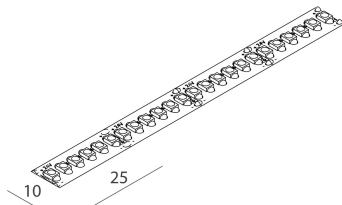

CAM edilizia: The product complies with the requirements for public buildings, ministerial decree of 23rd June 2022 n.256.

[View more product info](#)

SMD 3528 (240 LED/m)  
Biadesivo - sezionabile ogni 25mm (6 LED)  
Biadeshesive - cuttable every 25mm (6 LED)