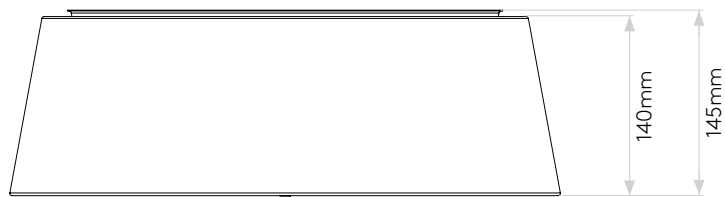

Please note that some dimensions may vary slightly due to manufacturing tolerances, this includes cable entry and fixing holes

Veillez noter que certaines dimensions peuvent varier légèrement en raison des tolérances de fabrication, y compris l'entrée de câble et les trous de fixation.

Bitte beachten Sie, dass die Maße Fertigungstoleranzen unterliegen und daher in geringem Umfang von der angegebenen Größe abweichen können. Dies gilt auch für Kabeleingänge und Befestigungslöcher.

Si prega notare che possono esserci piccole variazioni in alcune dimensioni dovute alle tolleranze di produzione, queste includono l'ingresso del cavo e i fori di fissaggio.