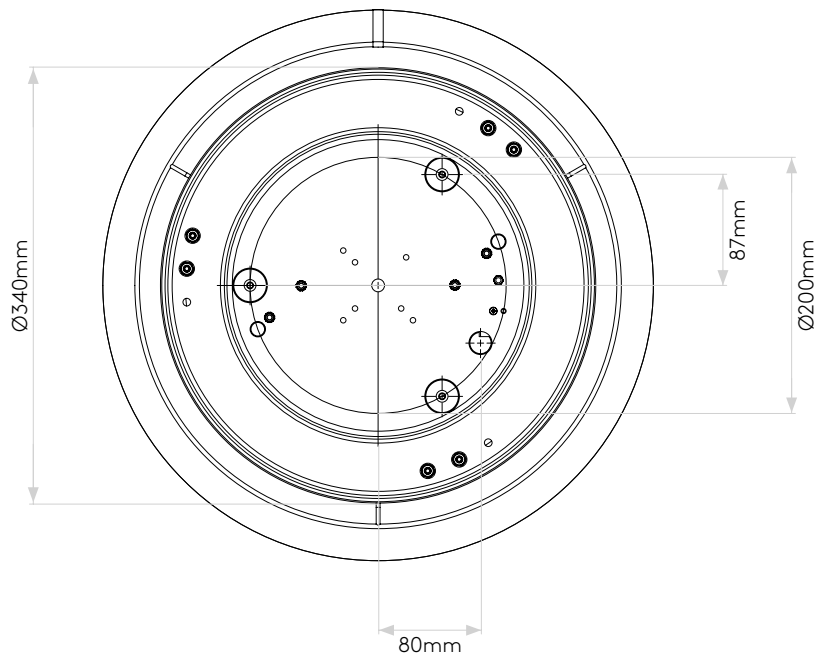

Please note that some dimensions may vary slightly due to manufacturing tolerances, this includes cable entry and fixing holes

Veillez noter que certaines dimensions peuvent varier légèrement en raison des tolérances de fabrication, y compris l'entrée de câble et les trous de fixation.

Bitte beachten Sie, dass die Maße Fertigungstoleranzen unterliegen und daher in geringem Umfang von der angegebenen Größe abweichen können. Dies gilt auch für Kabeleingänge und Befestigungslöcher.

Si prega notare che possono esserci piccole variazioni in alcune dimensioni dovute alle tolleranze di produzione, queste includono l'ingresso del cavo e i fori di fissaggio.