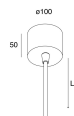

MOUNTING ACCESSORIES

ROTO: ALIMENTAZIONE L1200 3P. BIA

104423.01