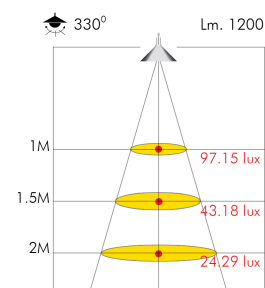

Globe D120 LED 330° 15W E27 2700K 1200Lm

TECHNICAL CHARACTERISTICS

Ref.	160102
Base	E27
Watts	15.0000W
Power Consumption	15W
Color	Warm white
Kelvin	2700 - K
Input Voltage Min	220 V AC
Input Voltage Max	240 V AC
Number Of LED's	60
Beam angle	330°
Life Span	35000 h
warranty	3 ans
Certifications	CE, RoHS
Diameter	120mm
Lumen	1200 lm
CRI	>80

3125461601027