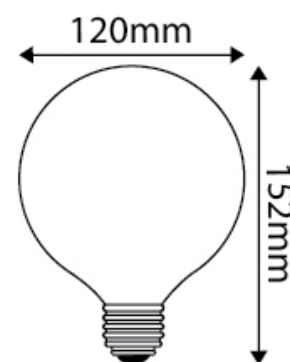

Globe D120 LED 330° 15W E27 2700K 1200Lm

TECHNICAL CHARACTERISTICS

Ref.	160102
Base	E27
Watts	15.0000W
Power Consumption	15W
Color	Warm white
Kelvin	2700 - K
Input Voltage Min	220 V AC
Input Voltage Max	240 V AC
Number Of LED's	60
Beam angle	330°
Life Span	35000 h
warranty	3 ans
Certifications	CE, RoHS
Diameter	120mm
Lumen	1200 lm
CRI	>80

3125461601027