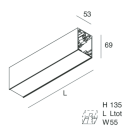

COMPLETION ACCESSORIES

HERO: MOD.CIECO 250 BIA

108676.01