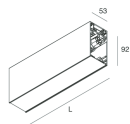

HERO B

1087B8.20

novalux
ITALIAN LIGHTING DESIGN SINCE 1948

COMPLETION ACCESSORIES

HERO B: MOD.CIECO 250 CAF

1087A3.20