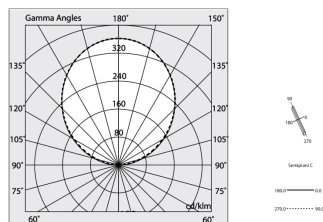

HERO B

1087B8.20

novalux
ITALIAN LIGHTING DESIGN SINCE 1948

Features

Use: Indoor
Type of installation: SUSPENDED
Emission: INDIRECT
Optics: OPAL
Colour: CAFFE
Dimming: DALI
Emergency: NO
L: 1120mm
A: 53mm
H: 92mm
Made in: ITALY
Warranty: 5 years
Weight: 4kg