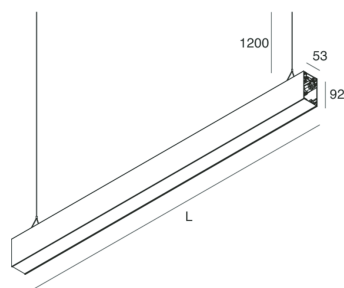

HERO B

1087B8.20

novalux
ITALIAN LIGHTING DESIGN SINCE 1948

Features

Use: Indoor
Type of installation: SUSPENDED
Emission: INDIRECT
Optics: OPAL
Colour: CAFFE
Dimming: DALI
Emergency: NO
L: 1120mm
A: 53mm
H: 92mm
Made in: ITALY
Warranty: 5 years
Weight: 4kg