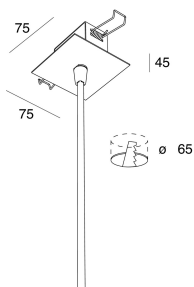

P-30 READY

103338.20

novalux
ITALIAN LIGHTING DESIGN SINCE 1948

MOUNTING ACCESSORIES

P-30: ROSONE CARTON. ALIM L=1200 3P BIA

103319.01