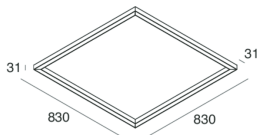

P-30 READY

103338.20

novalux
ITALIAN LIGHTING DESIGN SINCE 1948

Features

Use: Indoor
Type of installation: WALL, CEILING MOUNTED
Emission: DIRECT
Optics: OPAL
Colour: CAFFE
Dimming: ON/OFF
Emergency: NO
L: 830mm
A: 830mm
H: 31mm
Made in: ITALY
Warranty: 5 years
Weight: 5.2kg