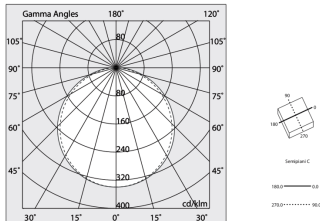

P-30 READY

103338.20

novalux
ITALIAN LIGHTING DESIGN SINCE 1948

Features

Use: Indoor
Type of installation: WALL, CEILING MOUNTED
Emission: DIRECT
Optics: OPAL
Colour: CAFFE
Dimming: ON/OFF
Emergency: NO
L: 830mm
A: 830mm
H: 31mm
Made in: ITALY
Warranty: 5 years
Weight: 5.2kg