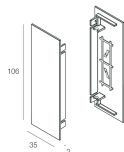

RECTA

111420.20

novalux
ITALIAN LIGHTING DESIGN SINCE 1948

COMPLETION ACCESSORIES

RECTA: COPPIA TESTATE CF

111428.20