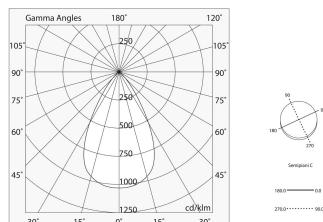

L-16 TRACK

108574.01

novalux
ITALIAN LIGHTING DESIGN SINCE 1948

Features

Use: Indoor
Type of installation: TRACK
Emission: DIRECT
Optics: SPOT
Beam: 50°
Colour: WHITE
Dimming: DALI
Emergency: NO
H: 78mm
ø: Ø90
Warranty: 5 years
Weight: 0.32kg

Tech data

Luminaire input power: 9W
Luminaire luminous flux: 533lm
IP: 20
Insulation class: III
Supply voltage: 48 Vdc
SELV: Si

Source

Light source: LED
Source power: 7W
Colour temperature: 3000K
CRI: >90
Colour tolerance: 3 Step MacAdam
LED lifespan: 30000h L70 B20

Compliance

CEI EN 60598-1:2015 + A11:2009. IEC 60598-2:2015 2-1

Standards

Photobiological risk: RISK GROUP 1 Certified fixture in RISK GROUP 1 (Low Risk)-The fixture does not pose a hazard due to normal behavioral limitations on exposure - in accordance with CEI EN 62471:2010-01, IEC TR 62778:2014.

[View more product info](#)

Novalux S.r.l. via Marzabotto, 2 40050 Funo di Argelato (BO) Italy
Tel: +39 051 860558 · Fax +39 051 6647859 · Mail: info@novalux.it · VAT number 00536541204 · novalux.com
Company subject to the management and coordination by SLV GmbH

This technical data sheet is owned by Novalux S.r.l., all rights reserved. Novalux S.r.l. reserves the right to make changes without prior notice.