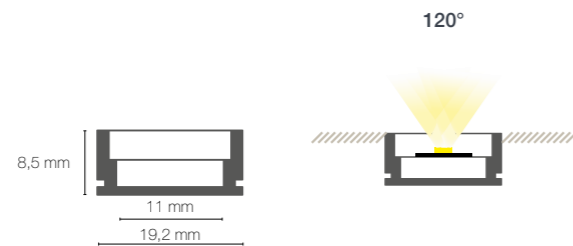

## Dimensions

CODE 89260SM   
 adaptable