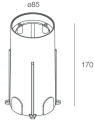

Features

Use: Outdoor
Type of installation: INCASSO A PAVIMENTO
Emission: INDIRECT
Optics: SPOT
Beam: 50°
Colour: BRUSHED STAINLESS AISI 316
Dimming: ON/OFF
Emergency: NO
H: 115mm
ø: Ø95
Warranty: 5 years
Weight: 0.545kg

[View more product info](#)

ZENIT

111302.09

novalux
ITALIAN LIGHTING DESIGN SINCE 1948

MOUNTING ACCESSORIES

ZENIT: CASSAFORMA

111305.99

Novalux S.r.l. via Marzabotto, 2 40050 Funo di Argelato (BO) Italy
Tel: +39 051 860558 · Fax +39 051 6647859 · Mail: info@novalux.it · VAT number 00536541204 · novalux.com
Company subject to the management and coordination by SLV GmbH