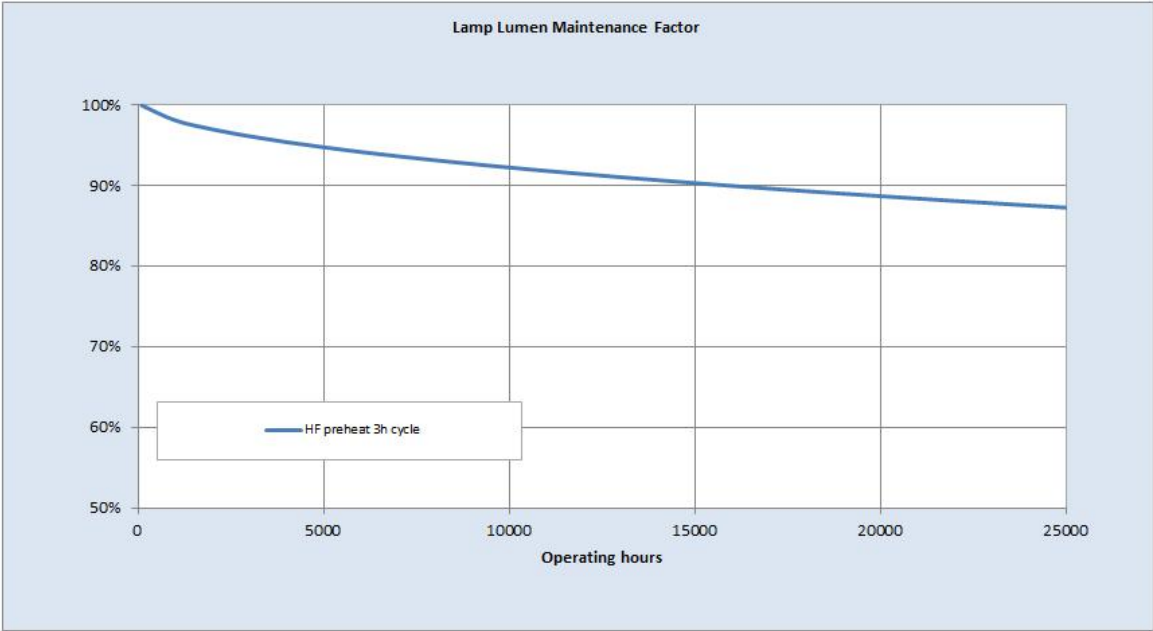

Lumen maintenance data