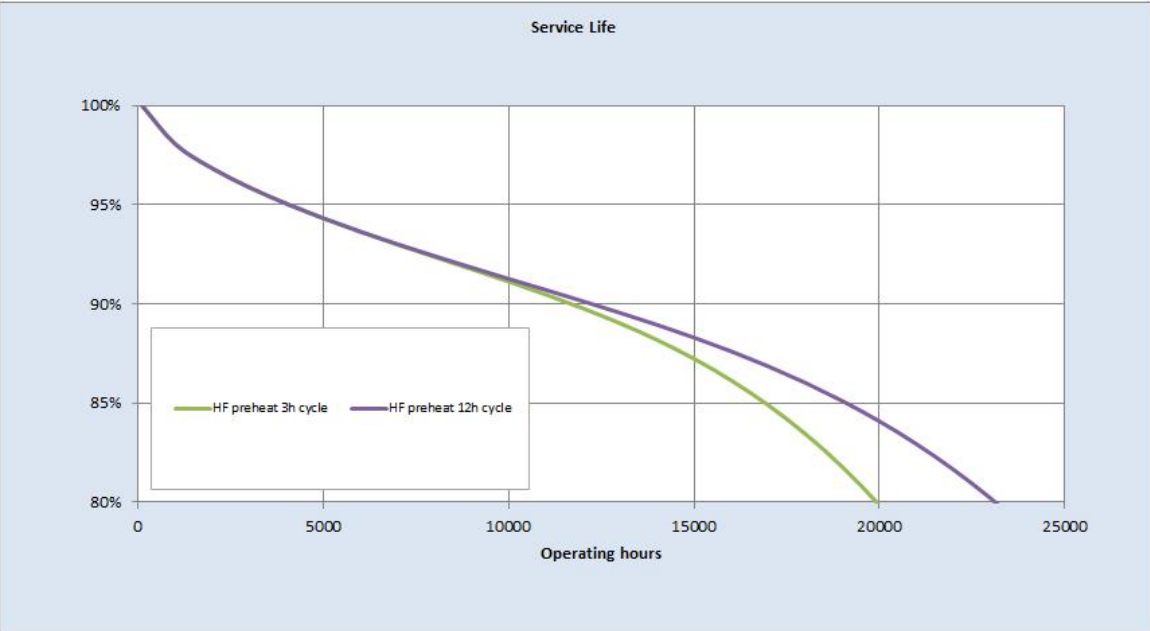

Technical drawing

Lumen maintenance data

Survival data

Service life data

Downloads & Links

[Go to the catalog site \(HTTP\)](#)

[Linear Fluorescent Lamps Catalogue \(PDF\)](#)

[LFL T5 LongLast™ Lamps - Data sheet \(EN\) \(PDF\)](#)