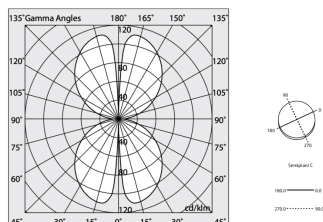

Novalux S.r.l. via Marzabotto, 2 40050 Funo di Argelato (BO) Italy
Tel: +39 051 860558 · Fax +39 051 6647859 · Mail: info@novalux.it · VAT number 00536541204 · novalux.com
Company subject to the management and coordination by SLV GmbH

This technical data sheet is owned by Novalux S.r.l., all rights reserved. Novalux S.r.l. reserves the right to make changes without prior notice.