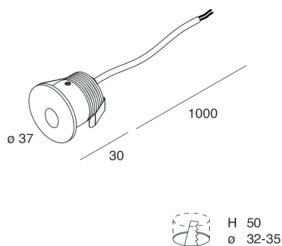

Standards

Photobiological risk: RISK GROUP 0 Certified fixture in EXEMPT GROUP, in accordance with CEI EN 62471:2010-01, IEC TR 62778:2014.

[View more product info](#)