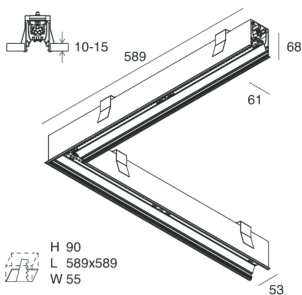

HERO C

108840.01 + 108917.99

novalux
ITALIAN LIGHTING DESIGN SINCE 1948

Features

Use: Indoor
Type of installation: RECESSED INTO PLASTERBOARD
Emission: DIRECT
Optics: MICROPRISMATIZED
Colour: WHITE
Dimming: PUSH, DALI
Emergency: NO
L: 589x589mm
A: 61mm
H: 68mm
Made in: ITALY
Warranty: 5 years
Weight: 2.1kg