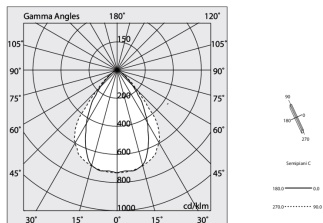

HERO C

108840.01 + 108917.99

novalux
ITALIAN LIGHTING DESIGN SINCE 1948

Features

Use: Indoor
Type of installation: RECESSED INTO PLASTERBOARD
Emission: DIRECT
Optics: MICROPRISMATIZED
Colour: WHITE
Dimming: PUSH, DALI
Emergency: NO
L: 589x589mm
A: 61mm
H: 68mm
Made in: ITALY
Warranty: 5 years
Weight: 2.1kg