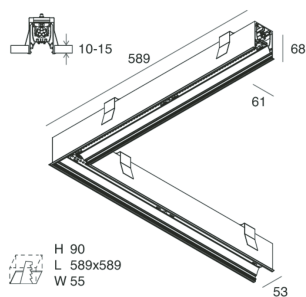

HERO C

108840.02H + 108908.99

novalux
ITALIAN LIGHTING DESIGN SINCE 1948

Features

Use: Indoor
Type of installation: RECESSED INTO PLASTERBOARD
Emission: DIRECT
Optics: OPAL
Colour: BLACK
Dimming: PUSH, DALI
Emergency: NO
L: 589x589mm
A: 61mm
H: 68mm
Made in: ITALY
Warranty: 5 years
Weight: 2.1kg