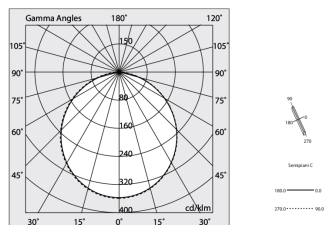

HERO C

108840.02H + 108908.99

novalux
ITALIAN LIGHTING DESIGN SINCE 1948

Features

Use: Indoor
Type of installation: RECESSED INTO PLASTERBOARD
Emission: DIRECT
Optics: OPAL
Colour: BLACK
Dimming: PUSH, DALI
Emergency: NO
L: 589x589mm
A: 61mm
H: 68mm
Made in: ITALY
Warranty: 5 years
Weight: 2.1kg