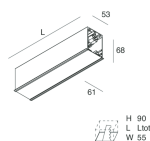

HERO C

108840.02H + 108908.99

novalux
ITALIAN LIGHTING DESIGN SINCE 1948

COMPLETION ACCESSORIES

HERO C: MOD.CIECO 250 NE

108852.02