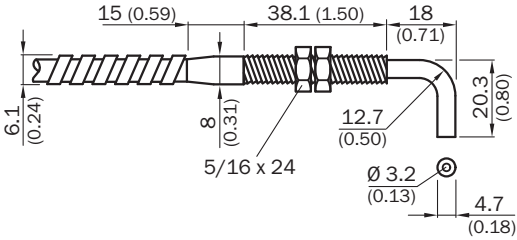

Other models and accessories → www.sick.com/LBS_LIS

Detailed technical data

Features

Device type	Fibers
Functional principle	Through-beam system
Functional principle detail	Consisting of a sender and a receiver
For fiber-optic sensor	WLL260
Fiber length	1,800 mm
Fiber material	Glass fiber
Jacket material	Stainless steel

Mechanics/electronics

Bend radius, fibre-optic cable	19 mm
Ambient operating temperature	-58 °C ... +315 °C

Classifications

ECLASS 5.0	27270905
ECLASS 5.1.4	27270905
ECLASS 6.0	27270905
ECLASS 6.2	27270905
ECLASS 7.0	27270905
ECLASS 8.0	27270905
ECLASS 8.1	27270905
ECLASS 9.0	27270905
ECLASS 10.0	27270905
ECLASS 11.0	27270905
ECLASS 12.0	27270905
ETIM 5.0	EC002651
ETIM 6.0	EC002651
ETIM 7.0	EC002651
ETIM 8.0	EC002651
UNSPSC 16.0901	39121528

Dimensional drawing (Dimensions in mm (inch))

LISTA32900, LBSTA32900, LISTA321800

SICK AT A GLANCE

SICK is one of the leading manufacturers of intelligent sensors and sensor solutions for industrial applications. A unique range of products and services creates the perfect basis for controlling processes securely and efficiently, protecting individuals from accidents and preventing damage to the environment.