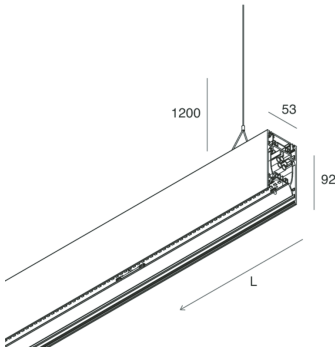

HERO B

108790.01H

novalux
ITALIAN LIGHTING DESIGN SINCE 1948

Features

Use: Indoor
Type of installation: SUSPENDED
Emission: DIRECT/INDIRECT
Colour: WHITE
Dimming: PUSH
Emergency: NO
L: 2800mm
A: 53mm
H: 92mm
Made in: ITALY
Warranty: 5 years
Weight: 10kg

Tech data

Luminaire input power: 132.5W
Indirect luminous flux: 6678lm
IP: 40
Insulation class: I
Supply voltage: 220-240V 50/60Hz
SELV: Si

Source

Light source: LED
Source power: 113W
Colour temperature: 4000K
CRI: >90
Colour tolerance: 3 Step MacAdam
LED lifespan: 50000h L80 B20