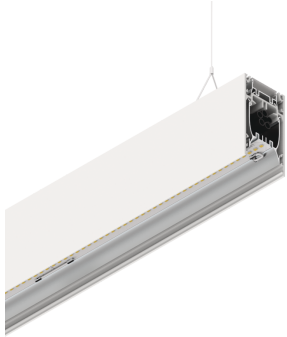

HERO B

108790.01H

novalux
ITALIAN LIGHTING DESIGN SINCE 1948

Features

Use: Indoor
Type of installation: SUSPENDED
Emission: DIRECT/INDIRECT
Colour: WHITE
Dimming: PUSH
Emergency: NO
L: 2800mm
A: 53mm
H: 92mm
Made in: ITALY
Warranty: 5 years
Weight: 10kg

Tech data

Luminaire input power: 132.5W
Indirect luminous flux: 6678lm
IP: 40
Insulation class: I
Supply voltage: 220-240V 50/60Hz
SELV: Si

Source

Light source: LED
Source power: 113W
Colour temperature: 4000K
CRI: >90
Colour tolerance: 3 Step MacAdam
LED lifespan: 50000h L80 B20