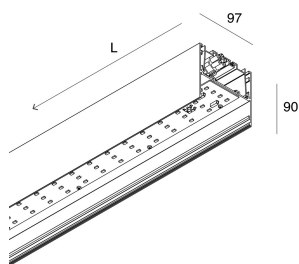

LUCKY MAXI

106207.01 + 106219.99

novalux

ITALIAN LIGHTING DESIGN SINCE 1948

Features

Use: Indoor
Type of installation: SUSPENDED, CEILING MOUNTED
Emission: DIRECT
Optics: OPAL
Colour: WHITE
Dimming: PUSH, DALI
Emergency: NO
L: 1200mm
A: 97mm
H: 90mm
Made in: ITALY
Warranty: 5 years
Weight: 4.63kg