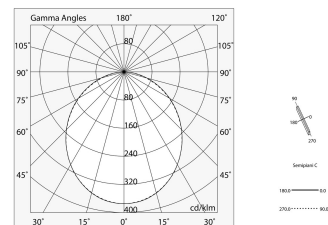

LUCKY MAXI

106207.01 + 106219.99

novalux

ITALIAN LIGHTING DESIGN SINCE 1948

Features

Use: Indoor
Type of installation: SUSPENDED, CEILING MOUNTED
Emission: DIRECT
Optics: OPAL
Colour: WHITE
Dimming: PUSH, DALI
Emergency: NO
L: 1200mm
A: 97mm
H: 90mm
Made in: ITALY
Warranty: 5 years
Weight: 4.63kg

Tech data

Luminaire input power: 42W
Luminaire luminous flux: 2125lm
IP: 40
Insulation class: I
Supply voltage: 220-240V 50/60Hz
SELV: Si

Source

Light source: LED
Source power: 36W
Source luminous flux: 4786lm
Colour temperature: 3000K
CRI: >90
Colour tolerance: 3 Step MacAdam
LED lifespan: 50000h L80 B20