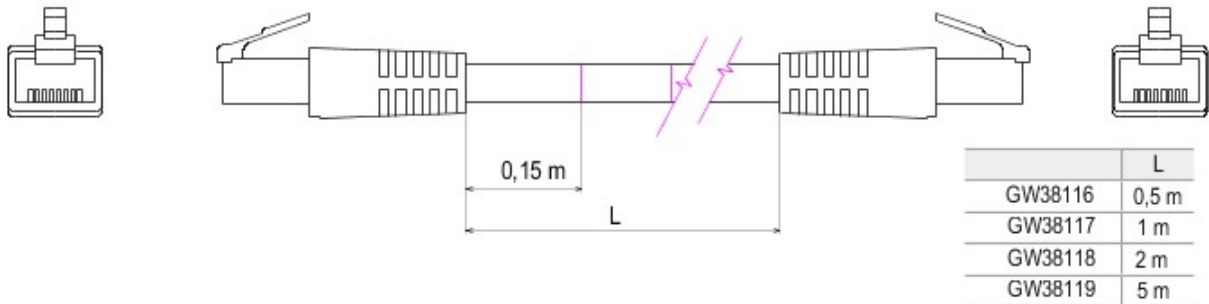

A complete system for the connection and distribution of LAN networks in the residential and tertiary sector. The range includes solutions for optical fibre, wall cabinets, floor-standing cabinets and products for copper wiring. The Data Center cabinets come with a wide choice of configurations and various depths (up to 1000mm) to meet every application need. Made of top quality materials (static full-load capacity up to 1000kg), these products guarantee easy wiring (thanks to the notable internal space) and can be completely customised with removable and reversible front doors.

Catégorie	19" cable management panel	Caractéristiques	With 4 rings
Matière	Acier	Finition	Wrinkle
Couleur	Noir RAL 9005	Unité de câblage	1U
Electrocod	3752		

### DIMENSIONS