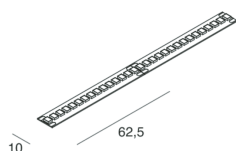

STRIP LED

100933.99

novalux
ITALIAN LIGHTING DESIGN SINCE 1948

Features

Use: Indoor
Dimming: WITH ACCESSORY
Emergency: WITH ACCESSORY
L: 5000mm
A: 10mm
Warranty: 5 years
Weight: 0.15kg

Tech data

Luminous flux in emergency: L min = 30 L max = 140 - 1h: 18% / 3h: 7%
IP: 20
Insulation class: III
Supply voltage: 48 Vdc
Energy efficiency class: E
SELV: No

Source

Light source: LED
Source power: 17W/m
Source luminous flux: 2380lm
Colour temperature: 4000K
CRI: >90
LED lifespan: 30000h L70 B20

Compliance

CEI EN 60598-1:2015 + A11:2009. IEC 60598-2:2015 2-1

Standards

Photobiological risk: RISK GROUP 1 Certified fixture in RISK GROUP 1 (Low Risk)-The fixture does not pose a hazard due to normal behavioral limitations on exposure - in accordance with CEI EN 62471:2010-01, IEC TR 62778:2014.

CAM edilizia: The product complies with the requirements for public buildings, ministerial decree of 23rd June 2022 n.256.

[View more product info](#)

Novalux S.r.l. via Marzabotto, 2 40050 Funo di Argelato (BO) Italy
Tel: +39 051 860558 · Fax +39 051 6647859 · Mail: info@novalux.it · VAT number 00536541204 · novalux.com
Company subject to the management and coordination by SLV GmbH

This technical data sheet is owned by Novalux S.r.l., all rights reserved. Novalux S.r.l. reserves the right to make changes without prior notice.