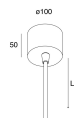

MOUNTING ACCESSORIES

ROTO: ALIMENTAZIONE L1200 3P. BIA

104423.01